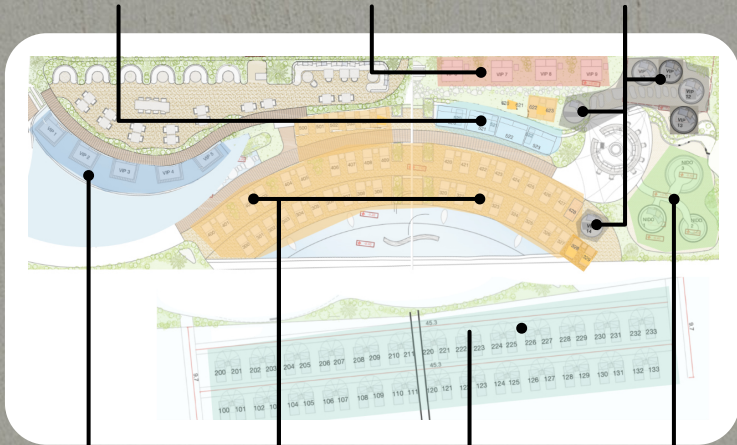

Nido Living Double beds

Pool Double bed

Lazy Bed

Beach Bed

Nido Lounge Area

PRICES

| | High Season | Low Season |
|---|---|------------|
| <ul style="list-style-type: none"> Pool Double Bed 2-3 max. | 900€ 300€ sunbed + 600€ min. spend *Incl. 1 Bottle of Moët Chandon | 300€ |
| <ul style="list-style-type: none"> Nido Living Double Beds 2-3 max. | 500€ 200€ sunbed + 300€ min. spend *Incl. 1 Bottle of Moët Chandon | 200€ |
| <ul style="list-style-type: none"> Lazy Bed Individual | 150€ 50€ sunbed + 100€ min. spend | 50€ |
| <ul style="list-style-type: none"> Lazy Bed Kids Individual | 50€ 50€ sunbed (No min. spend) *From 10 years old | 50€ |
| <ul style="list-style-type: none"> Beach Bed Individual | 20€ *Only Beverages | 20€ |
| <ul style="list-style-type: none"> Nido Lounge Area 8 max. | 500€ Recommended for families | 500€ |
| <ul style="list-style-type: none"> Nido Lounge Area 6 max. | 300€ Recommended for families | 300€ |

Check-in before 13:00h

Minimum spend of the sunbeds does not apply to restaurant bookings.

*HIGH SEASON (June 15th - August 30th).